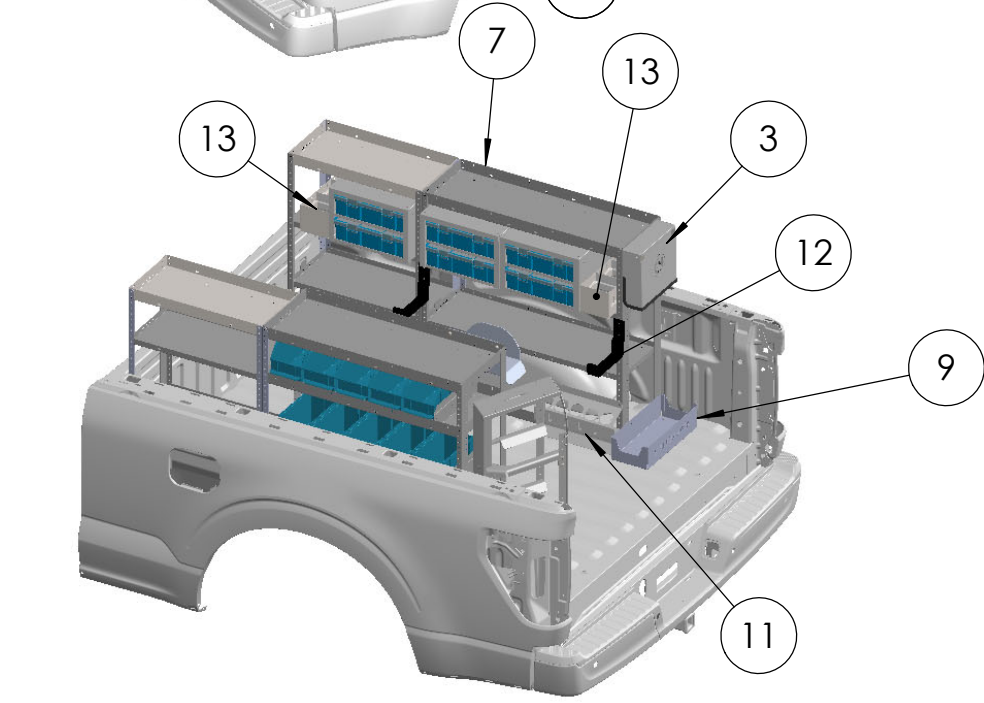

ITEM	PART #	DESCRIPTION	QTY
1	CHPPC2S	CASE HOLDER	3
2	DV14	DIVIDER 14"	2
3	GC1	HVAC GAUGE COVER	1
4	HOSEHLDR	HOSE HOLDER	1
5	KD123624C	KD UNIT/C 12X36X24	2
6	KD143636B	KD UNIT/B 14X36X36	1
7	MD523B	KD UNIT/B 12X36X36	1
8	SBIN060614	BIN 6X6X14	10
9	VPH1	HVAC PUMP STORAGE	1
10	330TR	TANK RACK	1
11	CHS5	CAULK HOLDER	1
12	44264-B	LADDER HOOK	2
13	66206	SOLVENT TRAY	2

CAUTION: DRILL THRU FLOOR WITH CARE! WATCH FOR GAS TANK, CONTROL LINES, & ELECTRICAL WIRING.

ADRIAN STEEL
 Cargo Management Solutions for Commercial Vehicles

906 James Street
 Adrian, Michigan 49221
 517.265.6194
 WWW.ADRIANSTEEL.COM