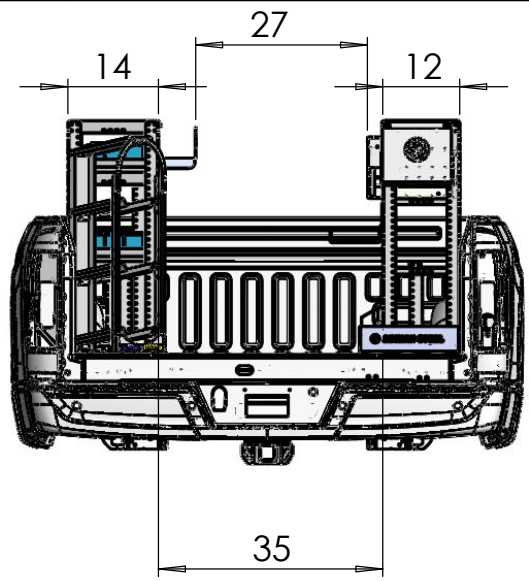

ITEM	PART #	DESCRIPTION	QTY
1	CHPPC2S	CASE HOLDER	3
2	DV14	DIVIDER 14"	2
3	GC1	HVAC GAUGE COVER	1
4	HOSEHLDR	HOSE HOLDER	1
5	KD123624C	KD UNIT/C 12X36X24	2
6	KD143636B	KD UNIT/B 14X36X36	1
7	MD523B	KD UNIT/B 12X36X36	1
8	SBIN060614	BIN 6X6X14	10
9	VPH1	HVAC PUMP STORAGE	1
10	330TR	TANK RACK	1
11	CHS5	CAULK HOLDER	1
12	44264-B	LADDER HOOK	2
13	66206	SOLVENT TRAY	2

CAUTION: DRILL THRU FLOOR WITH CARE! WATCH FOR GAS TANK, CONTROL LINES, & ELECTRICAL WIRING.

ADRIAN STEEL
 Cargo Management Solutions for Commercial Vehicles

906 James Street
 Adrian, Michigan 49221
 517.265.6194
 WWW.ADRIANSTEEL.COM