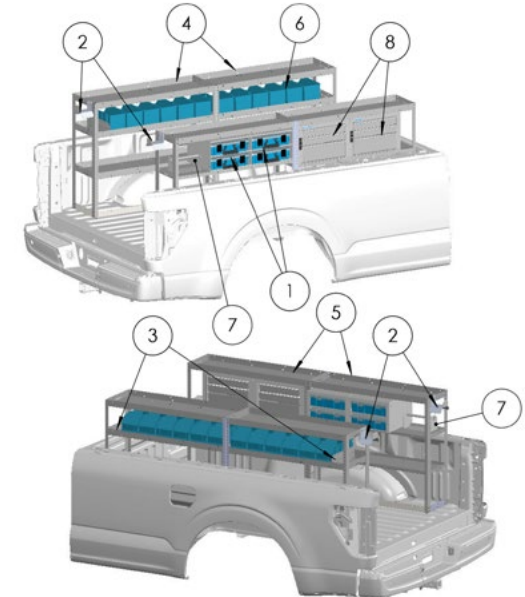

5' BED ELECTRICAL PACKAGE

ELE-5TRK

Item	Part #	Description	Qty
1	CHPPC2S	2-Case Holder w/ Bins	1
2	CORDHLDR	Cord Holder	2
3	DV14	14" Shelf Divider, Single	1
4	KD123624C	3-Shelf Unit, 24"W x 12"D x 36"H	1
5	KD143652B	3-Shelf Unit, 52"W x 14"D x 36"H	1
6	MD522B	4-Shelf Unit, 36"W x 12"D x 36"H	1
7	SBIN060614	Portable Bin, 6"	8
8	WRH1	Spool Holder	1
9	919	3-Drawer Unit w/ Lock	1

6'-8' BED ELECTRICAL PACKAGE

ELE-6TRK

Item	Part #	Description	Qty
1	CHPPC2S	2-Case Holder w/ Bins	2
2	CORDHLDR	Cord Holder	2
3	DC6	3-Drawer Unit, 6"W x 12"D x 12"H	2
4	DV14	14" Shelf Divider, Single	2
5	KD143636B	3-Shelf Unit, 36"W x 14"D x 36"H	2
6	MD523B	4-Shelf Unit, 36"W x 12"D x 36"H	2
7	SBIN060614	Portable Bin, 6"	10
8	WRH1	Spool Holder	1
9	919	3-Drawer Unit w/ Lock	1

8'+ BED ELECTRICAL PACKAGE

ELE-8TRK

Item	Part #	Description	Qty
1	CHPPC2S	2-Case Holder w/ Bins	2
2	CORDHLDR	Cord Holder	2
3	DV14	14" Shelf Divider, Single	2
4	KD143642B	3-Shelf Unit, 42"W x 14"D x 36"H	2
5	MD524B	4-Shelf Unit, 42"W x 12"D x 36"H	2
6	SBIN060614	Portable Bin, 6"	12
7	WRH1	Spool Holder	1
8	919	3-Drawer Unit w/ Lock	2
9	SBIN120614	Portable Bin, 12"	6