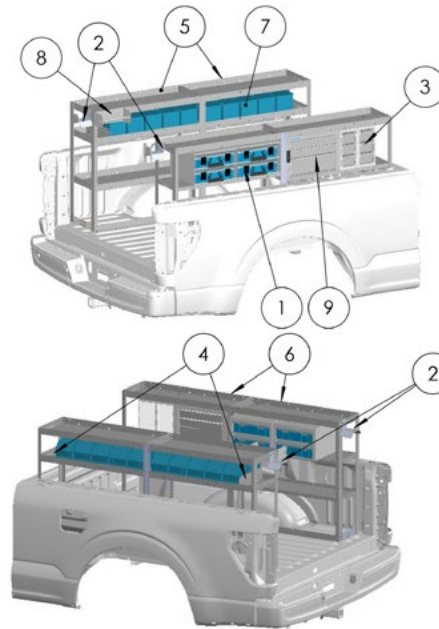

5' BED ELECTRICAL PACKAGE

ELE-5TRK

Item	Part #	Description	Qty
1	CHPPC2S	2-Case Holder w/ Bins	1
2	CORDHLDR	Cord Holder	2
3	DV14	14" Shelf Divider, Single	1
4	KD123624C	3-Shelf Unit, 24"W x 12"D x 36"H	1
5	KD143652B	3-Shelf Unit, 52"W x 14"D x 36"H	1
6	MD522B	4-Shelf Unit, 36"W x 12"D x 36"H	1
7	SBIN060614	Portable Bin, 6"	8
8	WRH1	Spool Holder	1
9	919	3-Drawer Unit w/ Lock	1

6'-8' BED ELECTRICAL PACKAGE

ELE-6TRK

Item	Part #	Description	Qty
1	CHPPC2S	2-Case Holder w/ Bins	2
2	CORDHLDR	Cord Holder	2
3	DC6	3-Drawer Unit, 6"W x 12"D x 12"H	2
4	DV14	14" Shelf Divider, Single	2
5	KD143636B	3-Shelf Unit, 36"W x 14"D x 36"H	2
6	MD523B	4-Shelf Unit, 36"W x 12"D x 36"H	2
7	SBIN060614	Portable Bin, 6"	10
8	WRH1	Spool Holder	1
9	919	3-Drawer Unit w/ Lock	1

8'+ BED ELECTRICAL PACKAGE

ELE-8TRK

Item	Part #	Description	Qty
1	CHPPC2S	2-Case Holder w/ Bins	2
2	CORDHLDR	Cord Holder	2
3	DV14	14" Shelf Divider, Single	2
4	KD143642B	3-Shelf Unit, 42"W x 14"D x 36"H	2
5	MD524B	4-Shelf Unit, 42"W x 12"D x 36"H	2
6	SBIN060614	Portable Bin, 6"	12
7	WRH1	Spool Holder	1
8	919	3-Drawer Unit w/ Lock	2
9	SBIN120614	Portable Bin, 12"	6