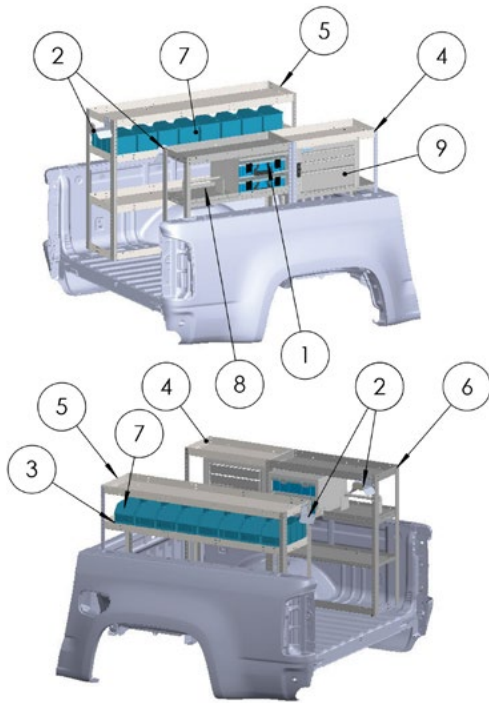

5' BED ELECTRICAL PACKAGE

ELE-5TRK

Item	Part #	Description	Qty
1	CHPPC2S	2-Case Holder w/ Bins	1
2	CORDHLDR	Cord Holder	2
3	DV14	14" Shelf Divider, Single	1
4	KD123624C	3-Shelf Unit, 24"W x 12"D x 36"H	1
5	KD143652B	3-Shelf Unit, 52"W x 14"D x 36"H	1
6	MD522B	4-Shelf Unit, 36"W x 12"D x 36"H	1
7	SBIN060614	Portable Bin, 6"	8
8	WRH1	Spool Holder	1
9	919	3-Drawer Unit w/ Lock	1

6'-8' BED ELECTRICAL PACKAGE

ELE-6TRK

Item	Part #	Description	Qty
1	CHPPC2S	2-Case Holder w/ Bins	2
2	CORDHLDR	Cord Holder	2
3	DC6	3-Drawer Unit, 6"W x 12"D x 12"H	2
4	DV14	14" Shelf Divider, Single	2
5	KD143636B	3-Shelf Unit, 36"W x 14"D x 36"H	2
6	MD523B	4-Shelf Unit, 36"W x 12"D x 36"H	2
7	SBIN060614	Portable Bin, 6"	10
8	WRH1	Spool Holder	1
9	919	3-Drawer Unit w/ Lock	1

8'+ BED ELECTRICAL PACKAGE

ELE-8TRK

Item	Part #	Description	Qty
1	CHPPC2S	2-Case Holder w/ Bins	2
2	CORDHLDR	Cord Holder	2
3	DV14	14" Shelf Divider, Single	2
4	KD143642B	3-Shelf Unit, 42"W x 14"D x 36"H	2
5	MD524B	4-Shelf Unit, 42"W x 12"D x 36"H	2
6	SBIN060614	Portable Bin, 6"	12
7	WRH1	Spool Holder	1
8	919	3-Drawer Unit w/ Lock	2
9	SBIN120614	Portable Bin, 12"	6