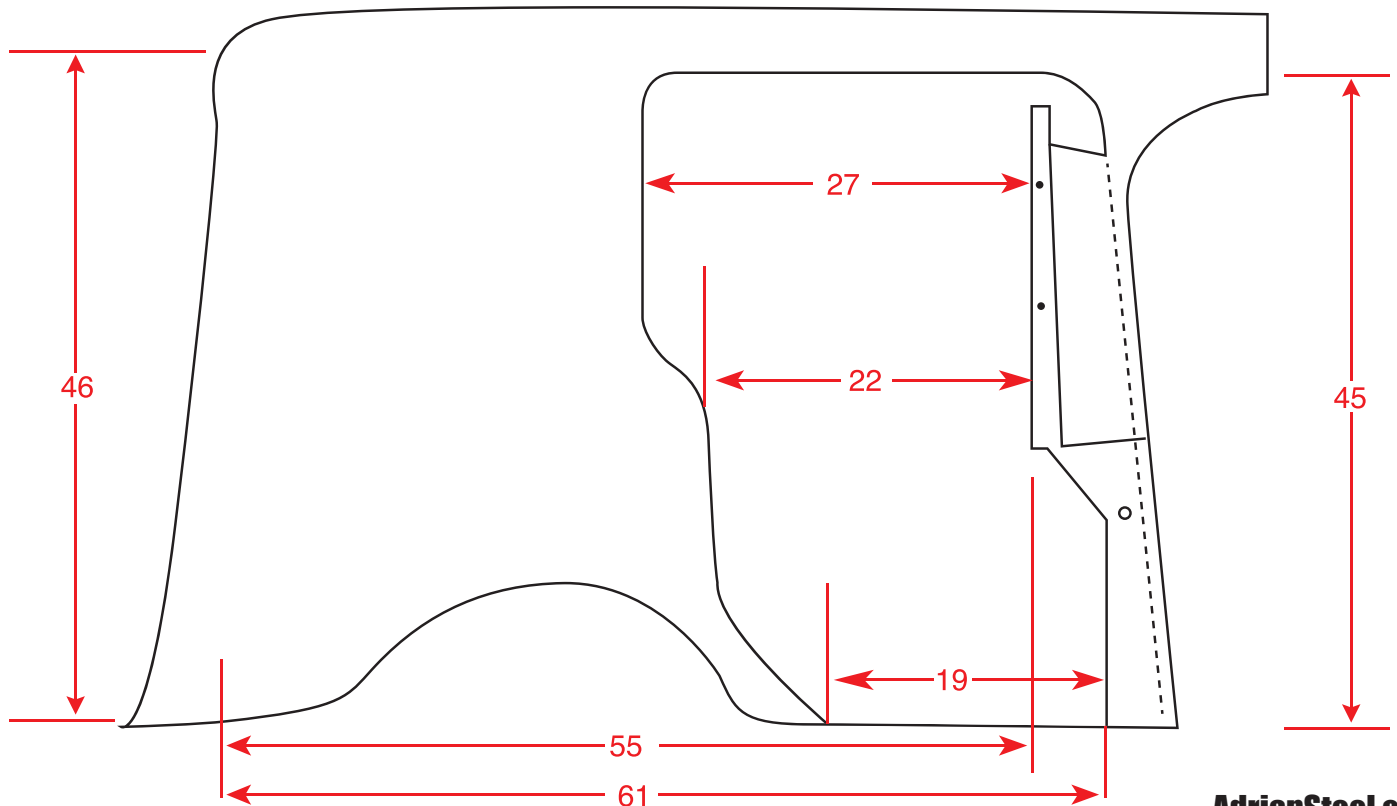

# FORD TRANSIT CONNECT Short Wheelbase

All measurements in inches.

**ADRIAN STEEL®**

Cargo Management Solutions for Commercial Vehicles

# FORD TRANSIT CONNECT Long Wheelbase

All measurements in inches.