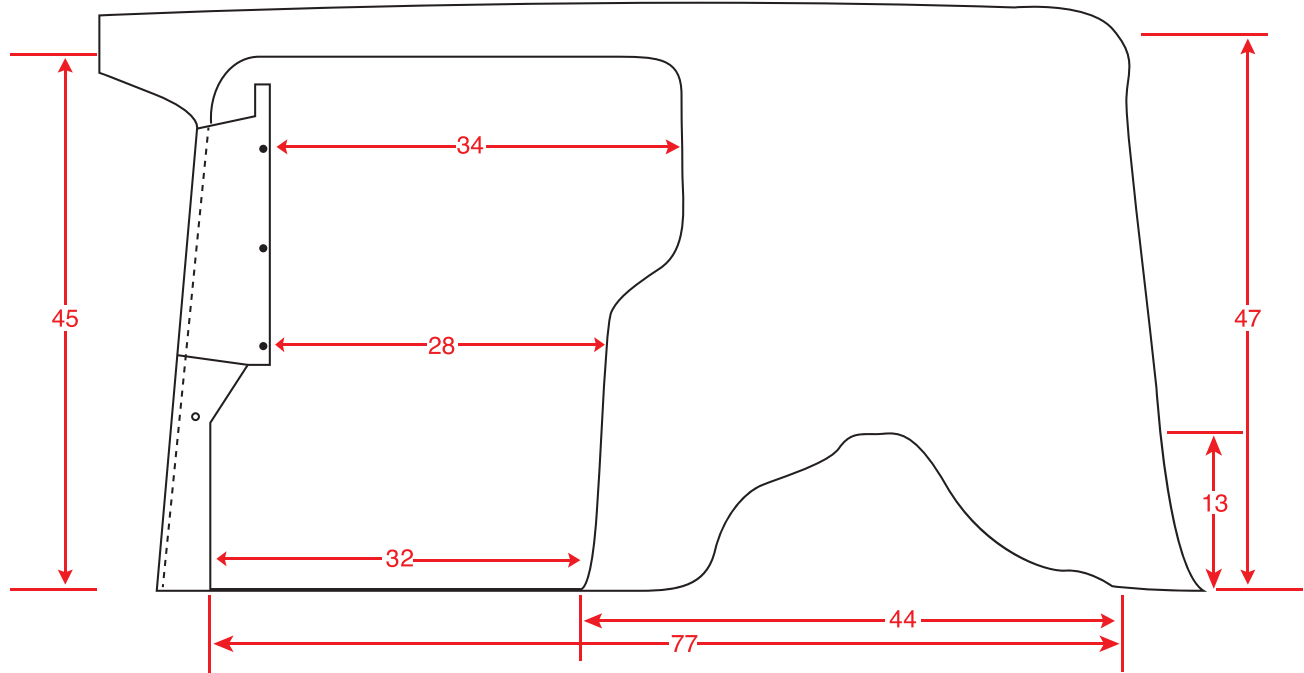

# FORD TRANSIT CONNECT Short Wheelbase

All measurements in inches.

**ADRIAN STEEL®**

Cargo Management Solutions for Commercial Vehicles

# FORD TRANSIT CONNECT Long Wheelbase

All measurements in inches.