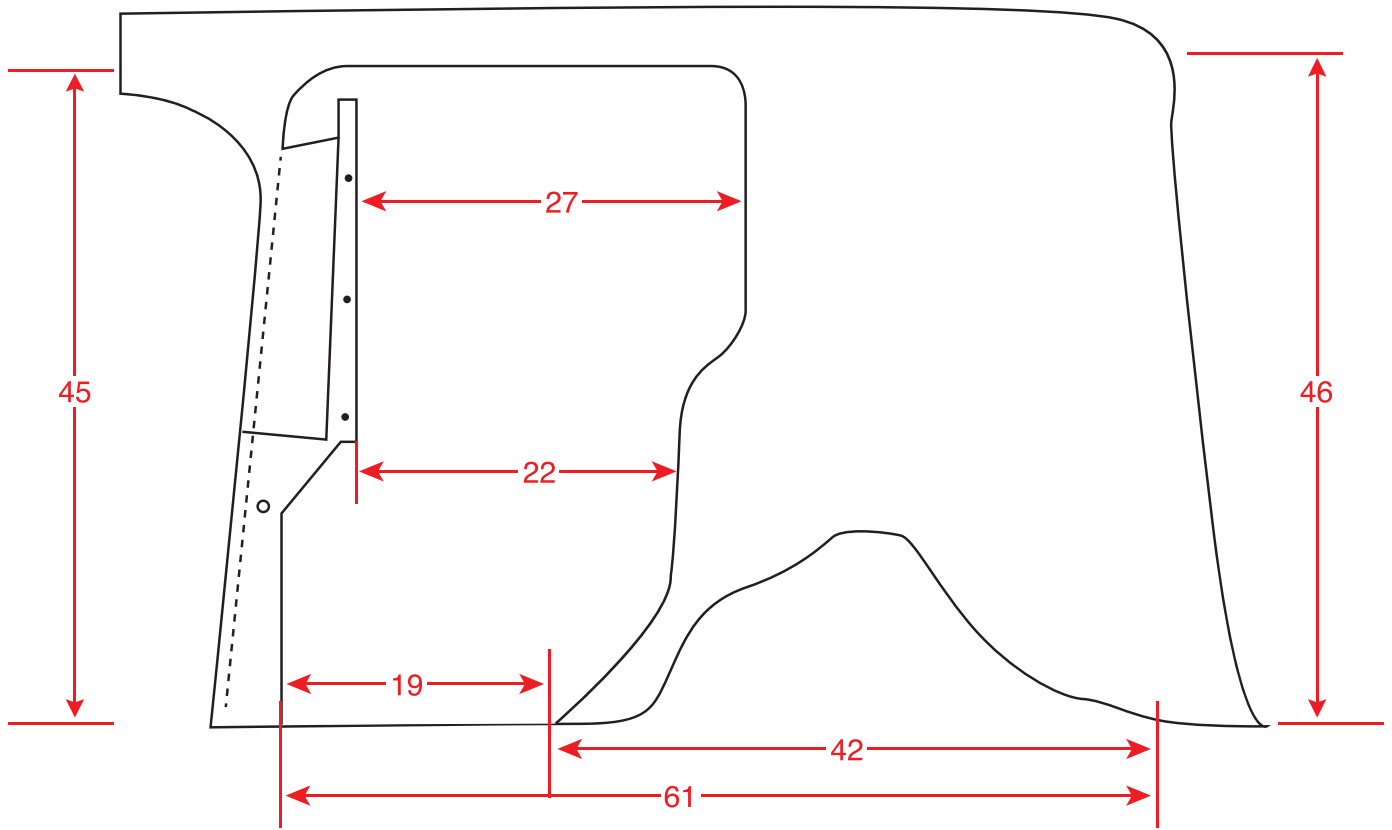

# FORD TRANSIT CONNECT Short Wheelbase

All measurements in inches.

**ADRIAN STEEL®**

Cargo Management Solutions for Commercial Vehicles

# FORD TRANSIT CONNECT Long Wheelbase

All measurements in inches.