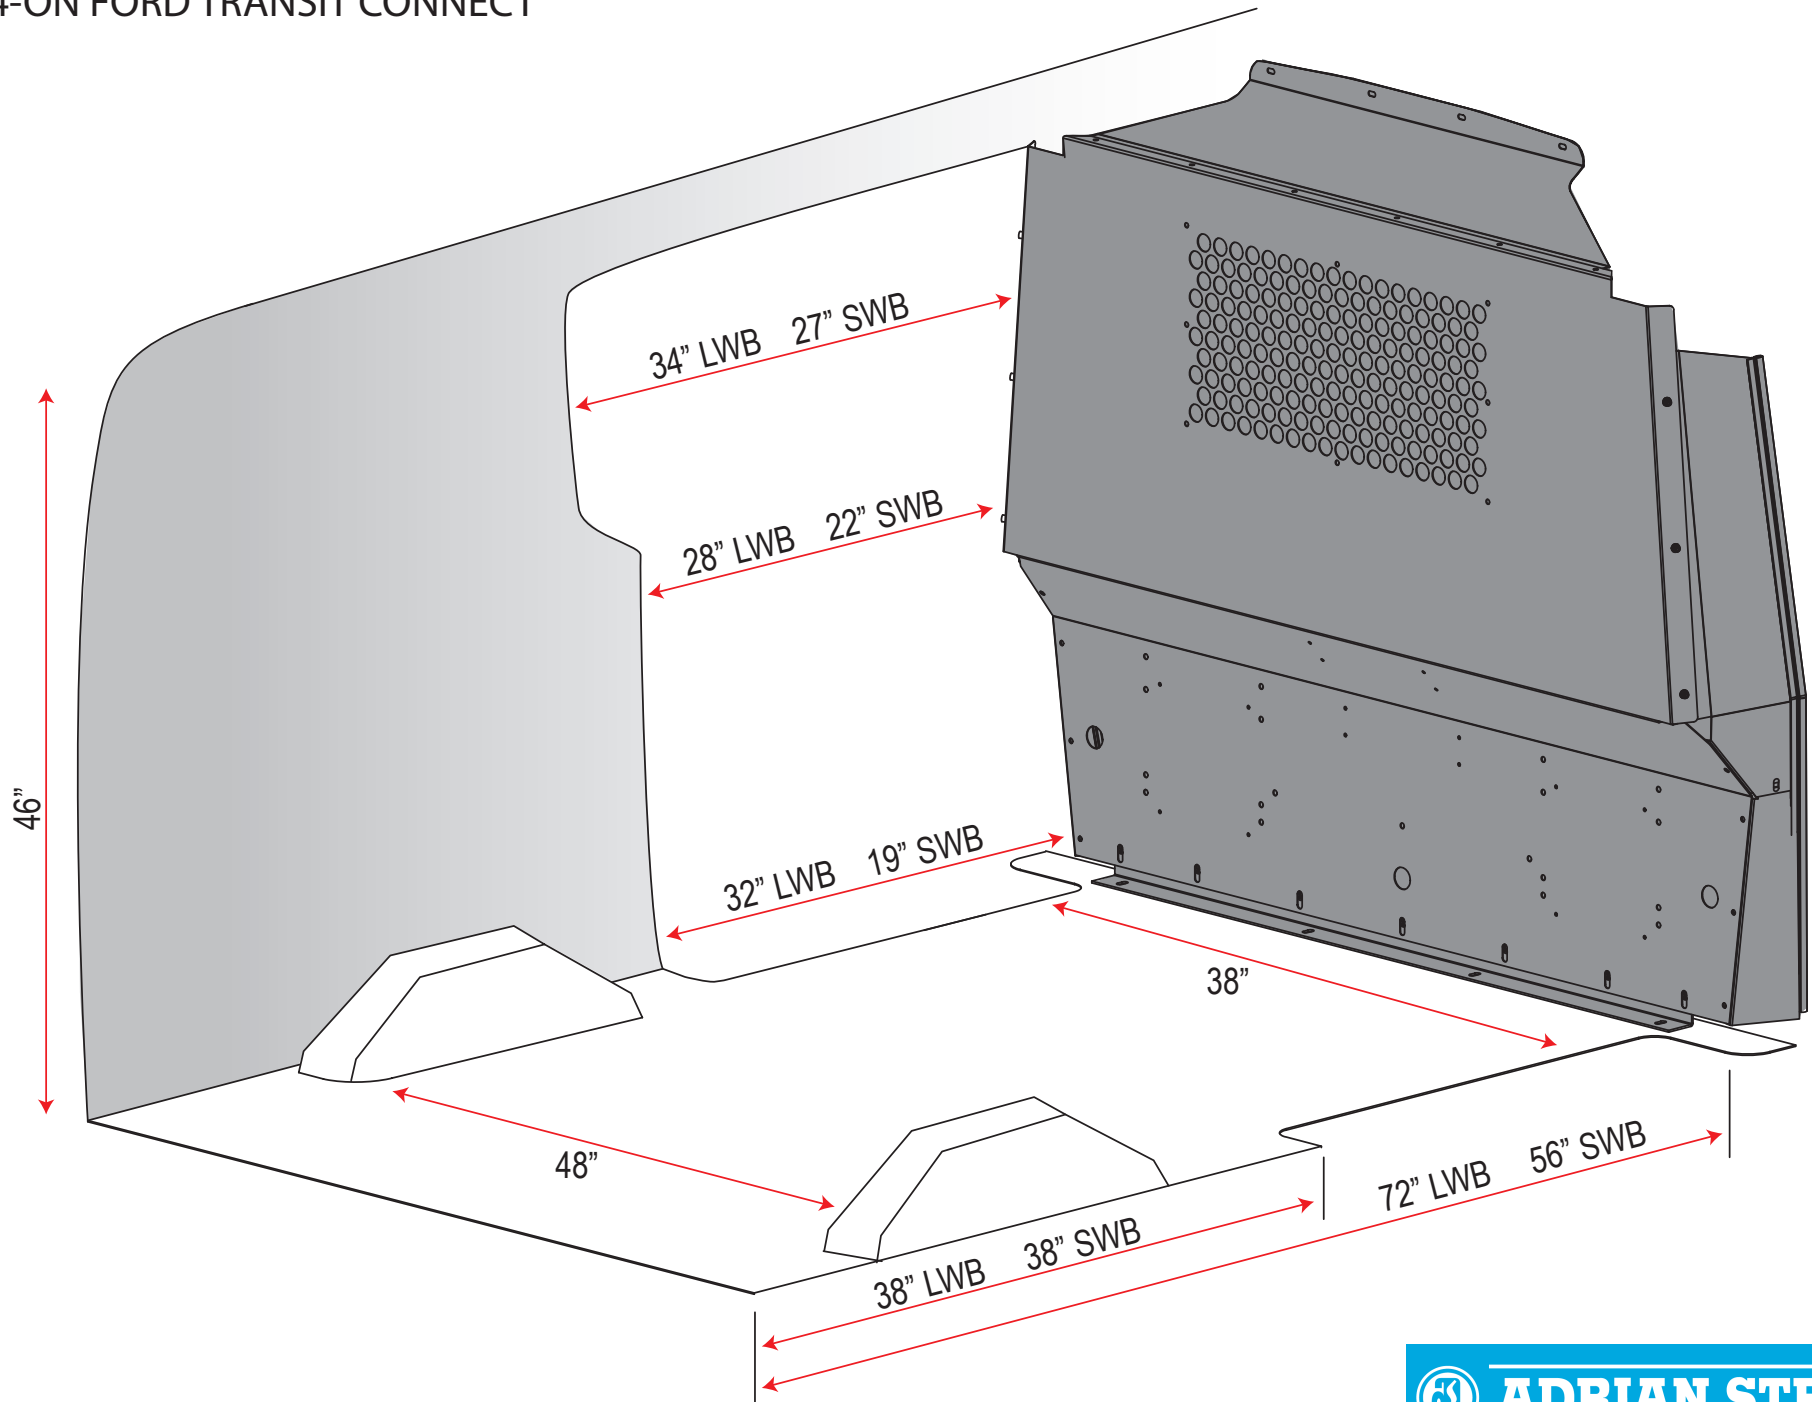

2014-ON FORD TRANSIT CONNECT