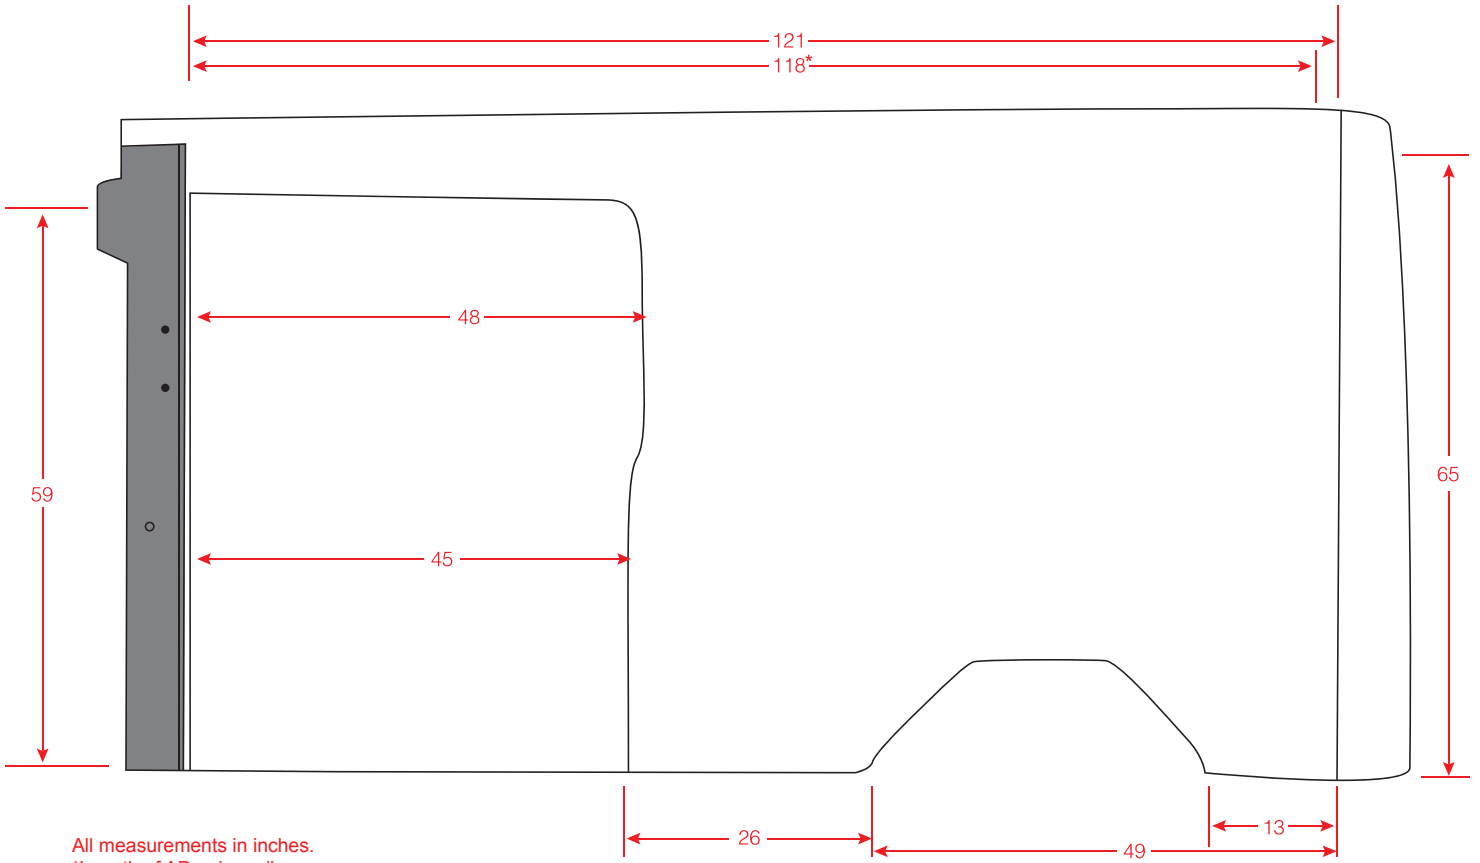

2015 FORD TRANSIT

ADRIAN STEEL®

Cargo Management Solutions for Commercial Vehicles

2015 FORD TRANSIT 130" WB, Low Roof

All measurements in inches.
*Length of ADseries rail.

ADRIAN STEEL®

Cargo Management Solutions for Commercial Vehicles

2015 FORD TRANSIT 130" WB, Medium Roof

ADRIAN STEEL®

Cargo Management Solutions for Commercial Vehicles

2015 FORD TRANSIT 148" WB, Low Roof

All measurements in inches.
*Length of ADseries rail.

ADRIAN STEEL®

Cargo Management Solutions for Commercial Vehicles

2015 FORD TRANSIT 148" WB, Medium Roof

ADRIAN STEEL®

Cargo Management Solutions for Commercial Vehicles

2015 FORD TRANSIT 148" WB, High Roof

ADRIAN STEEL®

Cargo Management Solutions for Commercial Vehicles

2015 FORD TRANSIT 148" EXT WB, High Roof

All measurements in inches.
*Length of ADseries rail.