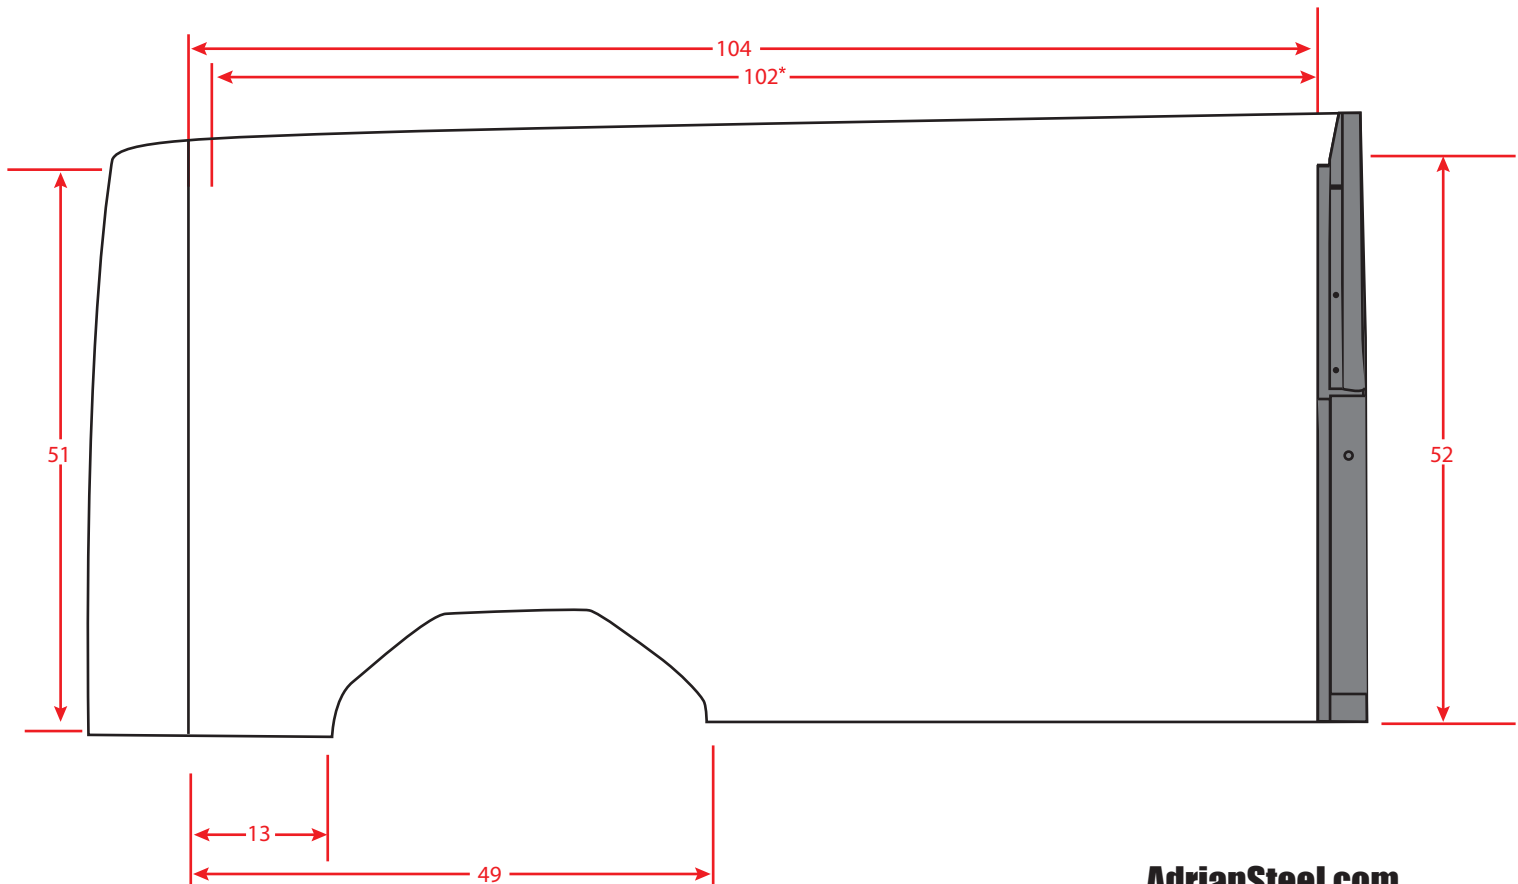

2015 FORD TRANSIT

ADRIAN STEEL®

Cargo Management Solutions for Commercial Vehicles

2015 FORD TRANSIT 130" WB, Low Roof

All measurements in inches.
*Length of ADseries rail.

ADRIAN STEEL®

Cargo Management Solutions for Commercial Vehicles

2015 FORD TRANSIT 130" WB, Medium Roof

ADRIAN STEEL®

Cargo Management Solutions for Commercial Vehicles

2015 FORD TRANSIT 148" WB, Low Roof

All measurements in inches.
*Length of ADseries rail.

ADRIAN STEEL®

Cargo Management Solutions for Commercial Vehicles

2015 FORD TRANSIT 148" WB, Medium Roof

ADRIAN STEEL®

Cargo Management Solutions for Commercial Vehicles

2015 FORD TRANSIT 148" WB, High Roof

ADRIAN STEEL®

Cargo Management Solutions for Commercial Vehicles

2015 FORD TRANSIT 148" EXT WB, High Roof

All measurements in inches.
*Length of ADseries rail.