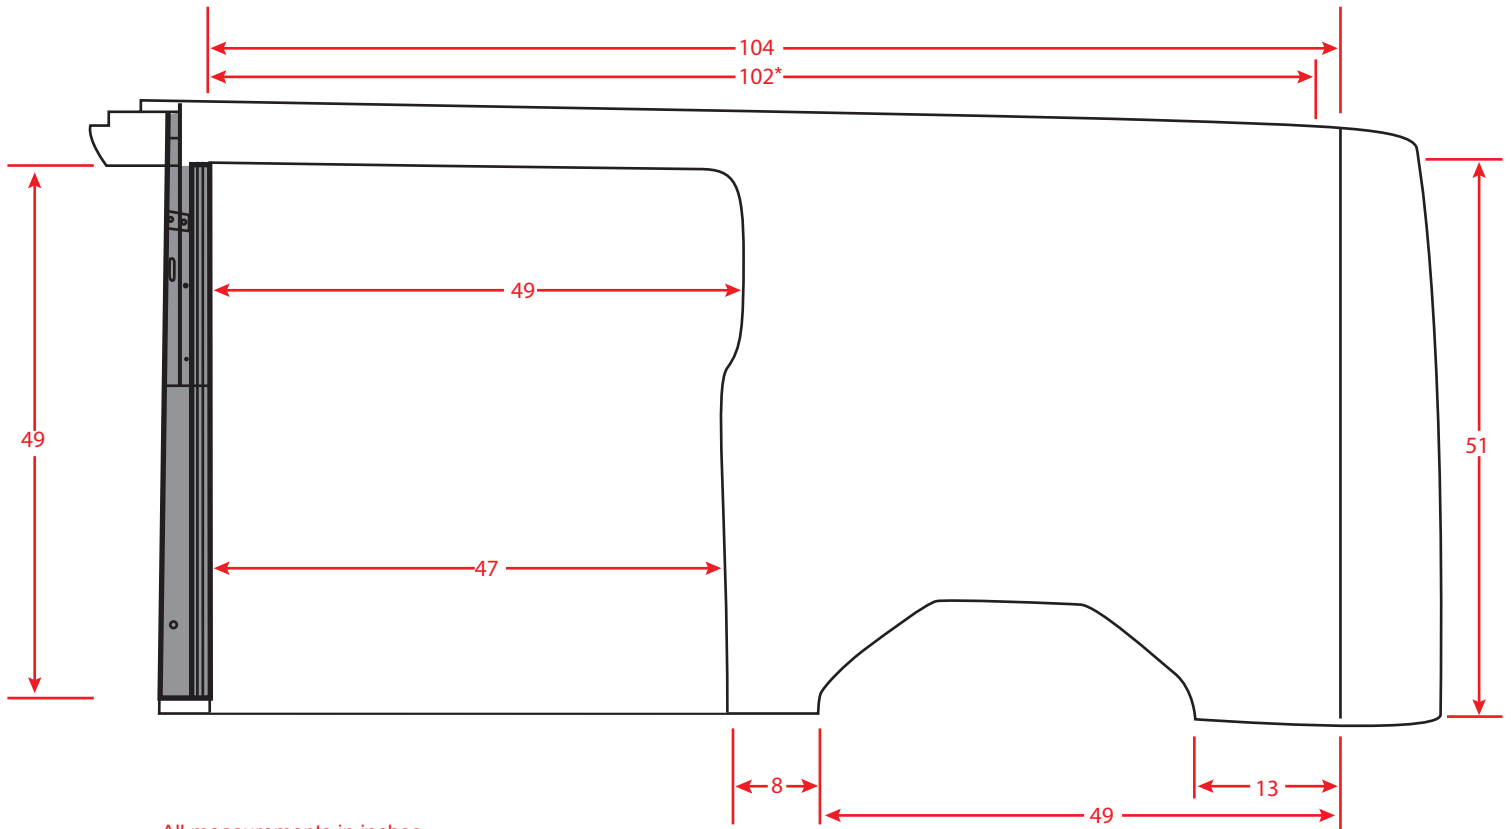

2015 FORD TRANSIT

ADRIAN STEEL®

Cargo Management Solutions for Commercial Vehicles

2015 FORD TRANSIT 130" WB, Low Roof

All measurements in inches.
*Length of ADseries rail.

ADRIAN STEEL®

Cargo Management Solutions for Commercial Vehicles

2015 FORD TRANSIT 130" WB, Medium Roof

ADRIAN STEEL®

Cargo Management Solutions for Commercial Vehicles

2015 FORD TRANSIT 148" WB, Low Roof

All measurements in inches.
*Length of ADseries rail.

ADRIAN STEEL®

Cargo Management Solutions for Commercial Vehicles

2015 FORD TRANSIT 148" WB, Medium Roof

ADRIAN STEEL®

Cargo Management Solutions for Commercial Vehicles

2015 FORD TRANSIT 148" WB, High Roof

ADRIAN STEEL®

Cargo Management Solutions for Commercial Vehicles

2015 FORD TRANSIT 148" EXT WB, High Roof

All measurements in inches.
*Length of ADseries rail.