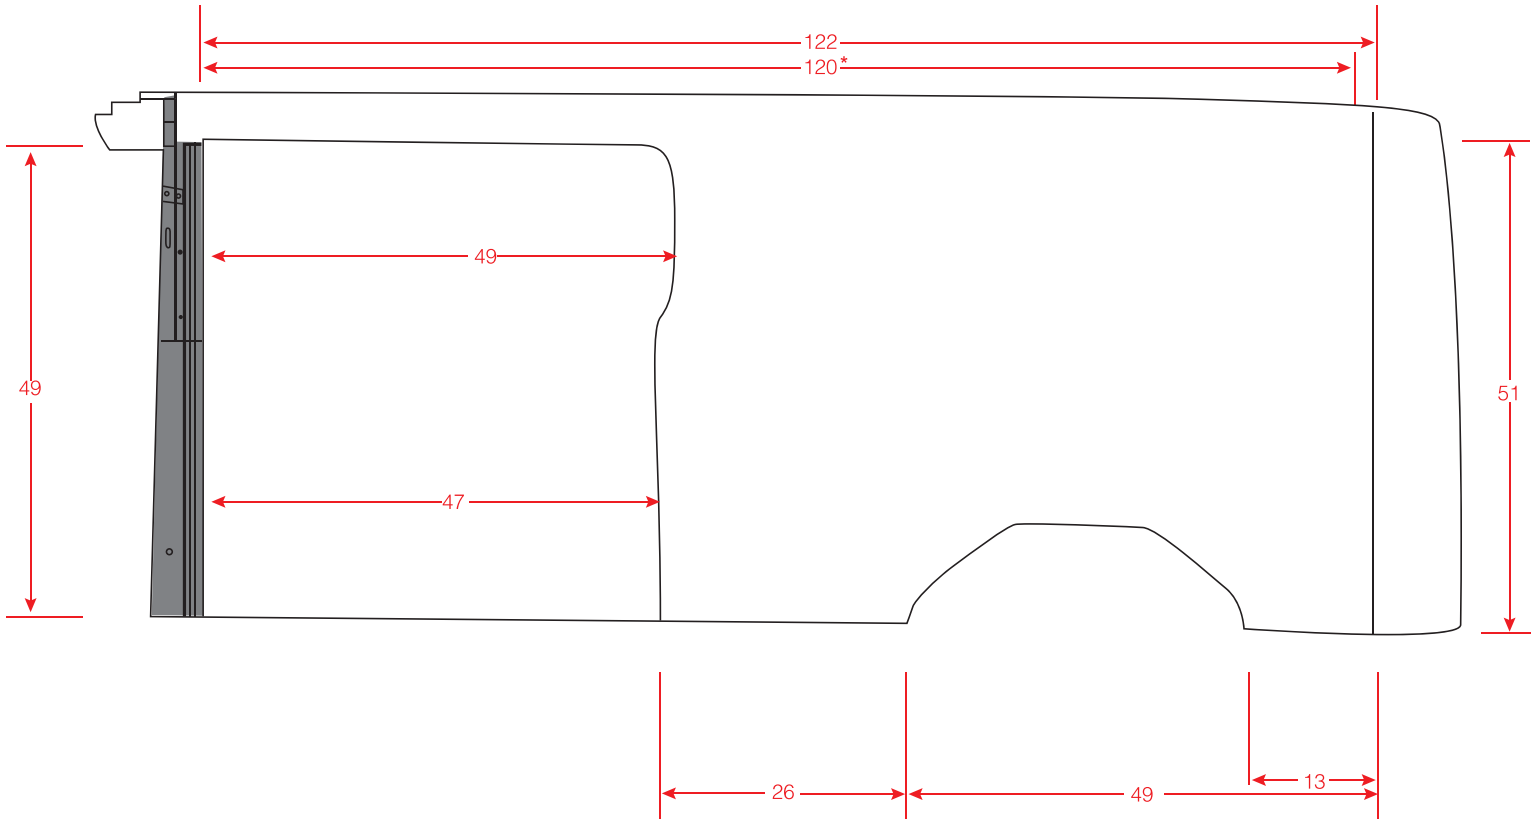

2015 FORD TRANSIT

ADRIAN STEEL®

Cargo Management Solutions for Commercial Vehicles

2015 FORD TRANSIT 130" WB, Low Roof

All measurements in inches.
*Length of ADseries rail.

ADRIAN STEEL®

Cargo Management Solutions for Commercial Vehicles

2015 FORD TRANSIT 130" WB, Medium Roof

ADRIAN STEEL®

Cargo Management Solutions for Commercial Vehicles

2015 FORD TRANSIT 148" WB, Low Roof

All measurements in inches.
*Length of ADseries rail.

ADRIAN STEEL®

Cargo Management Solutions for Commercial Vehicles

2015 FORD TRANSIT 148" WB, Medium Roof

ADRIAN STEEL®

Cargo Management Solutions for Commercial Vehicles

2015 FORD TRANSIT 148" WB, High Roof

ADRIAN STEEL®

Cargo Management Solutions for Commercial Vehicles

2015 FORD TRANSIT 148" EXT WB, High Roof

All measurements in inches.
*Length of ADseries rail.