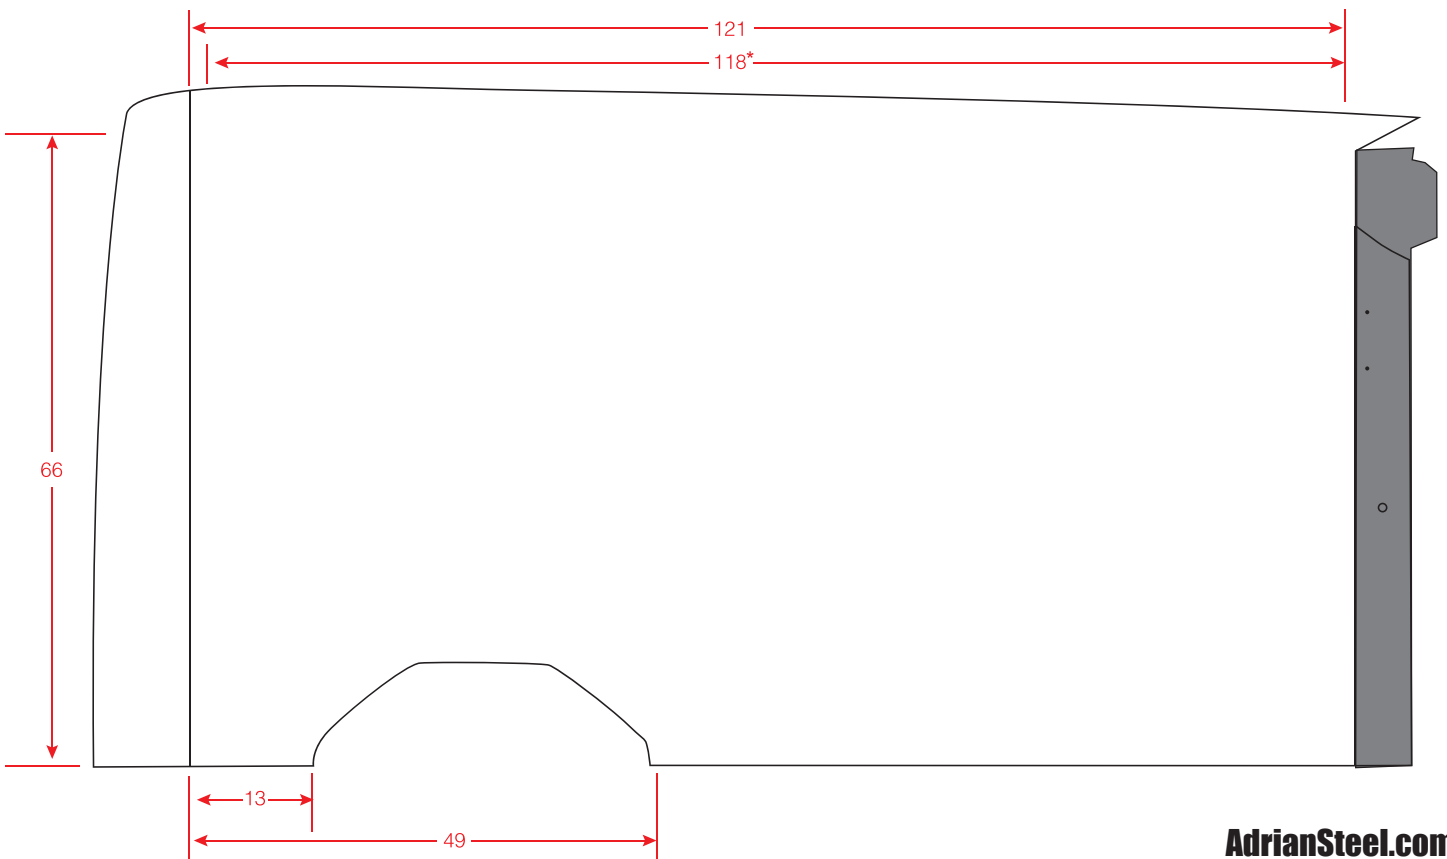

2015 FORD TRANSIT

ADRIAN STEEL®

Cargo Management Solutions for Commercial Vehicles

2015 FORD TRANSIT 130" WB, Low Roof

All measurements in inches.
*Length of ADseries rail.

ADRIAN STEEL®

Cargo Management Solutions for Commercial Vehicles

2015 FORD TRANSIT 130" WB, Medium Roof

ADRIAN STEEL®

Cargo Management Solutions for Commercial Vehicles

2015 FORD TRANSIT 148" WB, Low Roof

All measurements in inches.
*Length of ADseries rail.

ADRIAN STEEL®

Cargo Management Solutions for Commercial Vehicles

2015 FORD TRANSIT 148" WB, Medium Roof

ADRIAN STEEL®

Cargo Management Solutions for Commercial Vehicles

2015 FORD TRANSIT 148" WB, High Roof

ADRIAN STEEL®

Cargo Management Solutions for Commercial Vehicles

2015 FORD TRANSIT 148" EXT WB, High Roof

All measurements in inches.
*Length of ADseries rail.