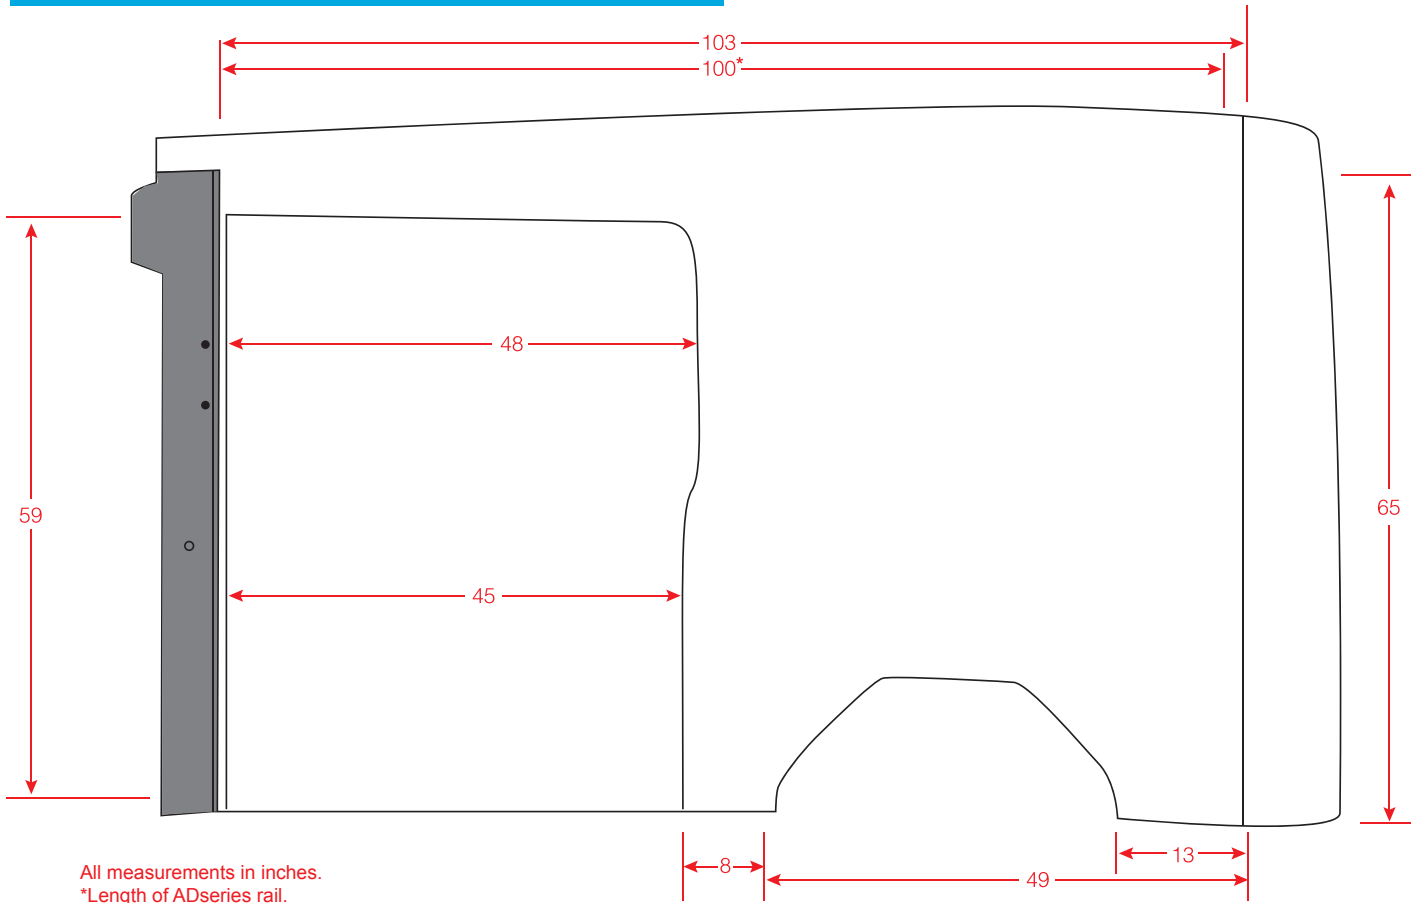

2015 FORD TRANSIT

ADRIAN STEEL®

Cargo Management Solutions for Commercial Vehicles

2015 FORD TRANSIT 130" WB, Low Roof

All measurements in inches.
*Length of ADseries rail.

ADRIAN STEEL®

Cargo Management Solutions for Commercial Vehicles

2015 FORD TRANSIT 130" WB, Medium Roof

ADRIAN STEEL®

Cargo Management Solutions for Commercial Vehicles

2015 FORD TRANSIT 148" WB, Low Roof

All measurements in inches.
*Length of ADseries rail.

ADRIAN STEEL®

Cargo Management Solutions for Commercial Vehicles

2015 FORD TRANSIT 148" WB, Medium Roof

ADRIAN STEEL®

Cargo Management Solutions for Commercial Vehicles

2015 FORD TRANSIT 148" WB, High Roof

ADRIAN STEEL®

Cargo Management Solutions for Commercial Vehicles

2015 FORD TRANSIT 148" EXT WB, High Roof

All measurements in inches.
*Length of ADseries rail.