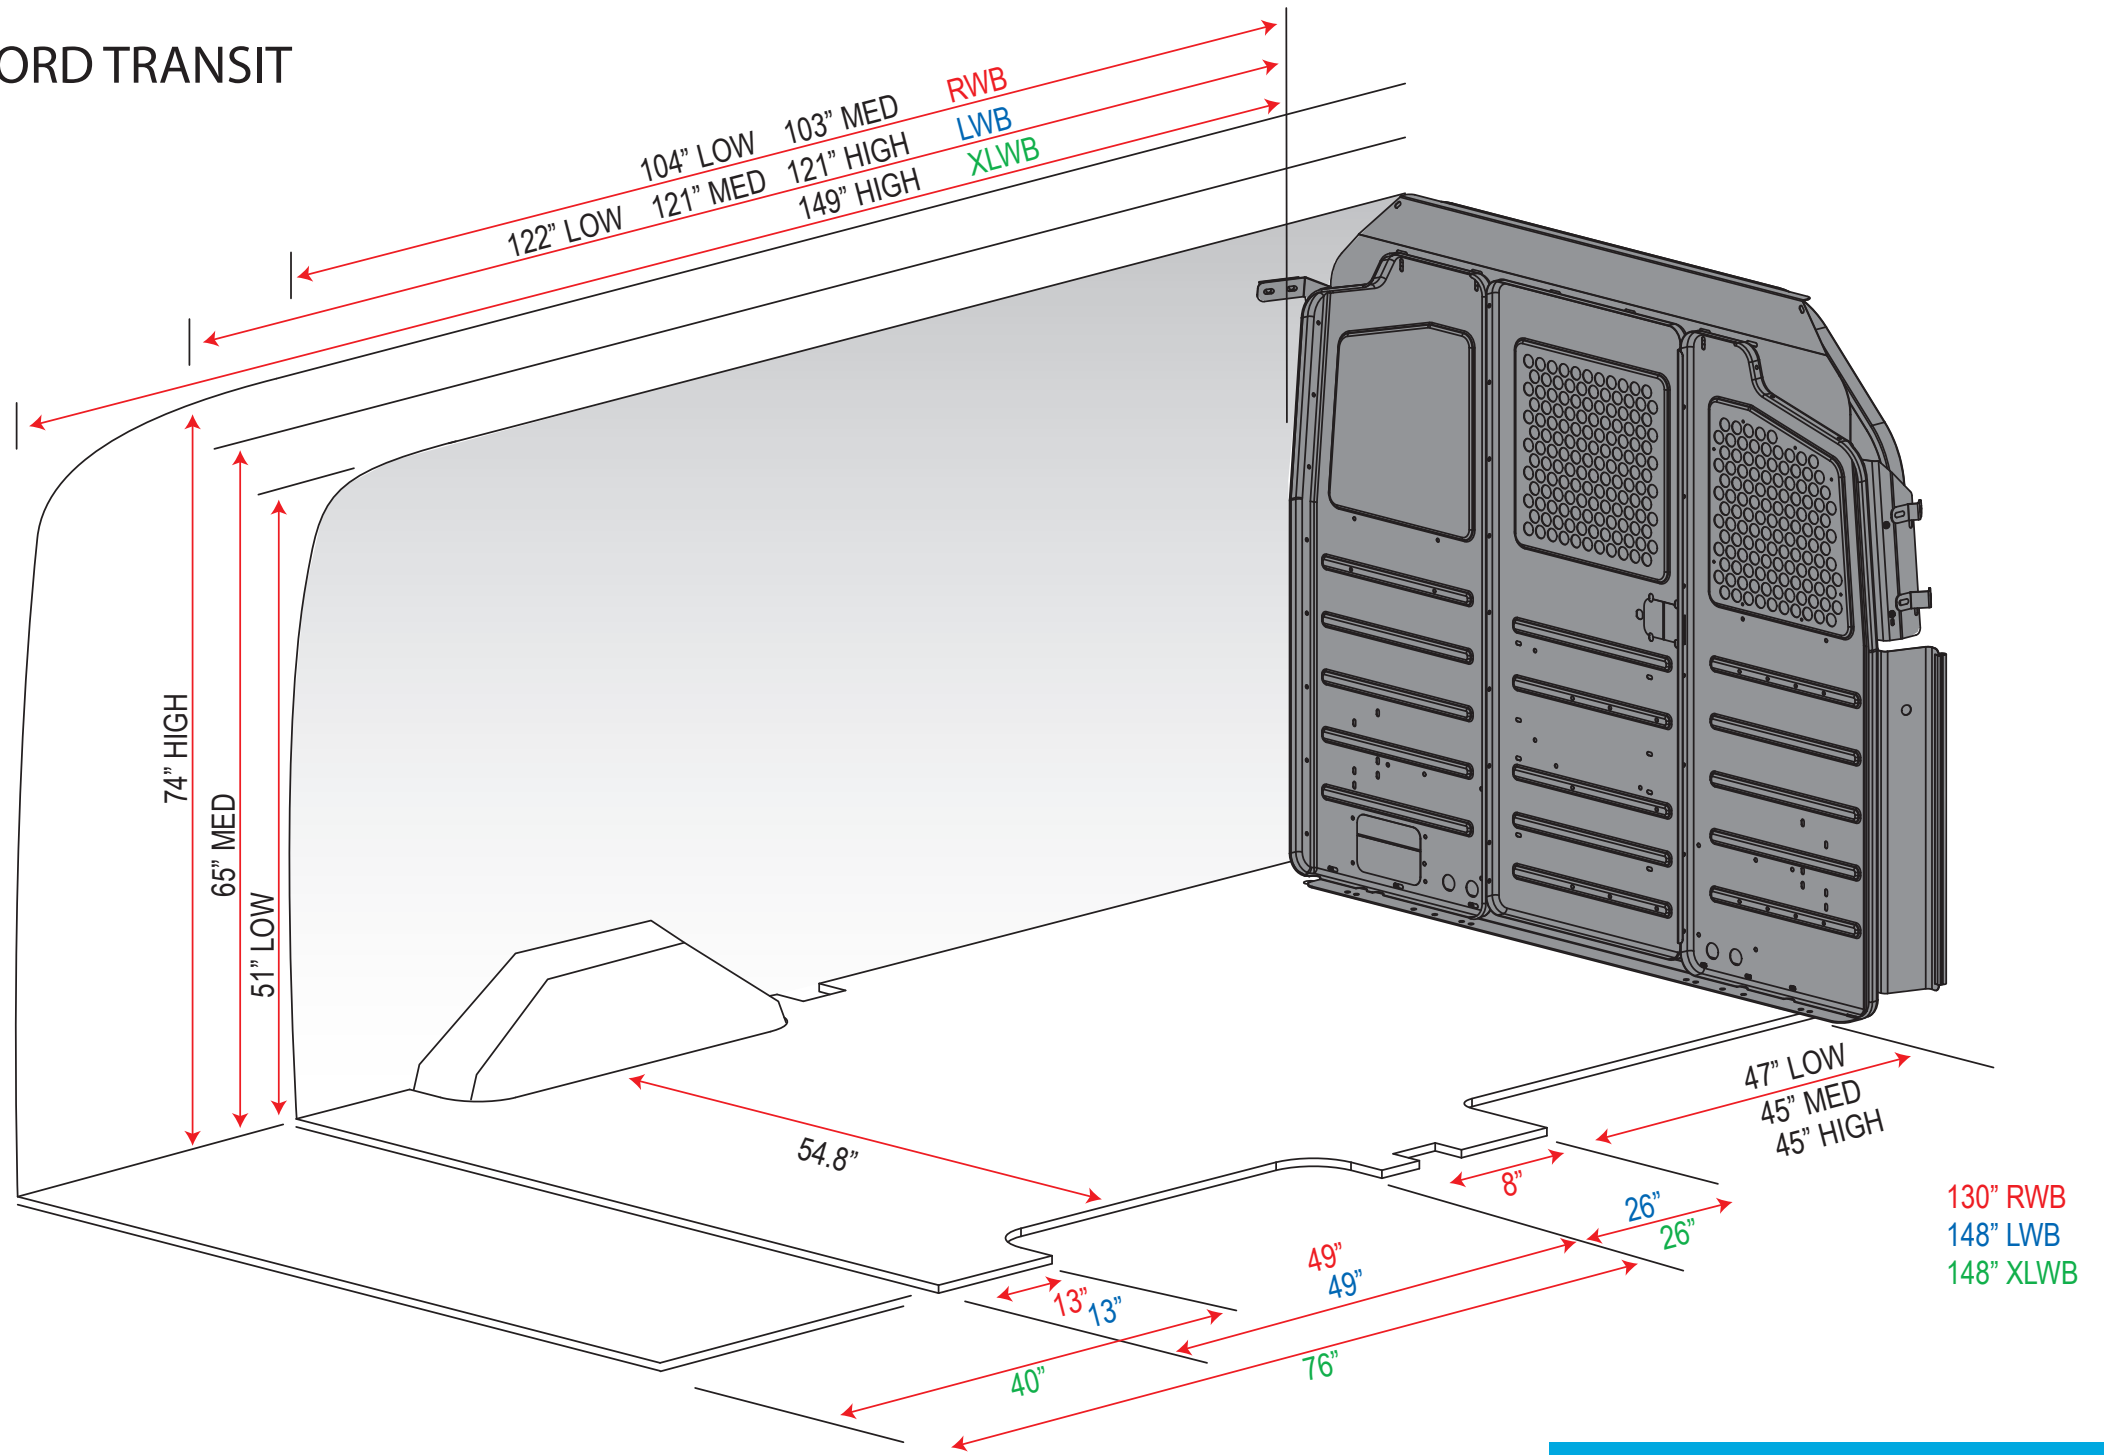

2015 FORD TRANSIT

ADRIAN STEEL®

Cargo Management Solutions for Commercial Vehicles

2015 FORD TRANSIT 130" WB, Low Roof

All measurements in inches.
*Length of ADseries rail.

ADRIAN STEEL®

Cargo Management Solutions for Commercial Vehicles

2015 FORD TRANSIT 130" WB, Medium Roof

ADRIAN STEEL®

Cargo Management Solutions for Commercial Vehicles

2015 FORD TRANSIT 148" WB, Low Roof

All measurements in inches.
*Length of ADseries rail.

ADRIAN STEEL®

Cargo Management Solutions for Commercial Vehicles

2015 FORD TRANSIT 148" WB, Medium Roof

ADRIAN STEEL®

Cargo Management Solutions for Commercial Vehicles

2015 FORD TRANSIT 148" WB, High Roof

ADRIAN STEEL®

Cargo Management Solutions for Commercial Vehicles

2015 FORD TRANSIT 148" EXT WB, High Roof

All measurements in inches.
*Length of ADseries rail.