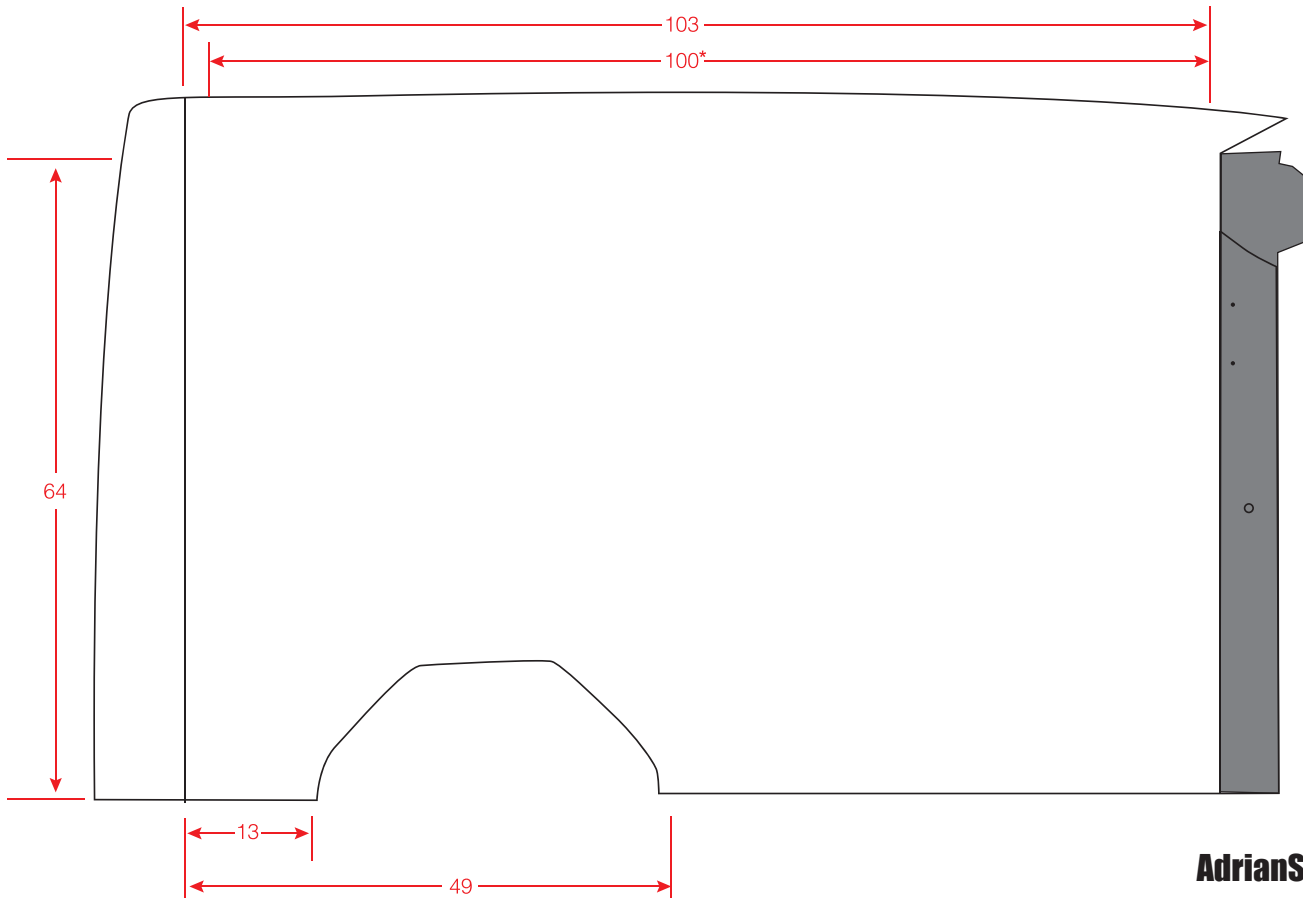

2015 FORD TRANSIT

ADRIAN STEEL®

Cargo Management Solutions for Commercial Vehicles

2015 FORD TRANSIT 130" WB, Low Roof

All measurements in inches.
*Length of ADseries rail.

ADRIAN STEEL®

Cargo Management Solutions for Commercial Vehicles

2015 FORD TRANSIT 130" WB, Medium Roof

ADRIAN STEEL®

Cargo Management Solutions for Commercial Vehicles

2015 FORD TRANSIT 148" WB, Low Roof

All measurements in inches.
*Length of ADseries rail.

ADRIAN STEEL®

Cargo Management Solutions for Commercial Vehicles

2015 FORD TRANSIT 148" WB, Medium Roof

ADRIAN STEEL®

Cargo Management Solutions for Commercial Vehicles

2015 FORD TRANSIT 148" WB, High Roof

ADRIAN STEEL®

Cargo Management Solutions for Commercial Vehicles

2015 FORD TRANSIT 148" EXT WB, High Roof

All measurements in inches.
*Length of ADseries rail.