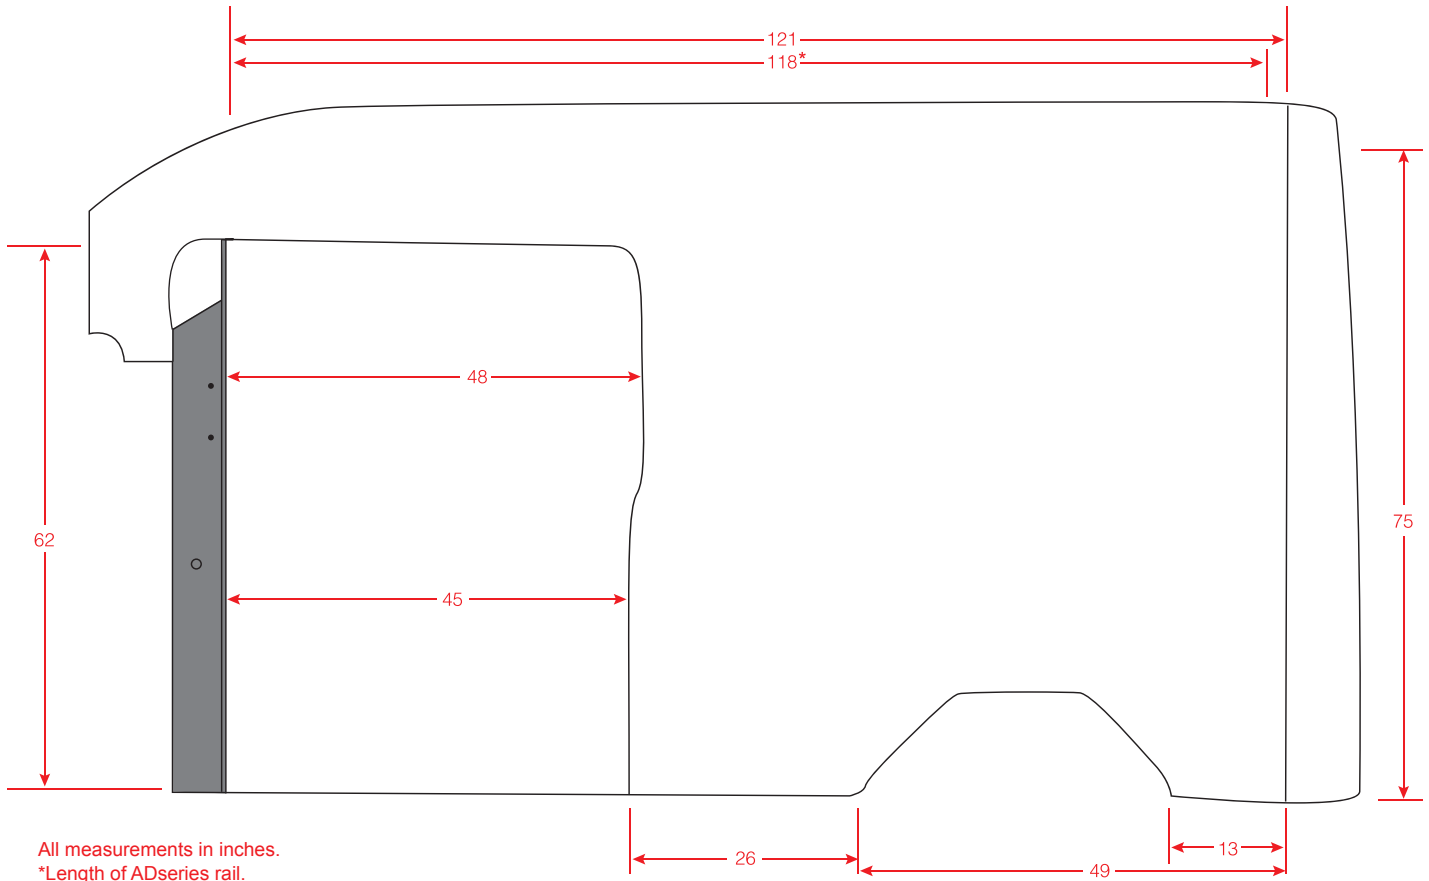

2015 FORD TRANSIT

ADRIAN STEEL®

Cargo Management Solutions for Commercial Vehicles

2015 FORD TRANSIT 130" WB, Low Roof

All measurements in inches.
*Length of ADseries rail.

ADRIAN STEEL®

Cargo Management Solutions for Commercial Vehicles

2015 FORD TRANSIT 130" WB, Medium Roof

ADRIAN STEEL®

Cargo Management Solutions for Commercial Vehicles

2015 FORD TRANSIT 148" WB, Low Roof

All measurements in inches.
*Length of ADseries rail.

ADRIAN STEEL®

Cargo Management Solutions for Commercial Vehicles

2015 FORD TRANSIT 148" WB, Medium Roof

ADRIAN STEEL®

Cargo Management Solutions for Commercial Vehicles

2015 FORD TRANSIT 148" WB, High Roof

ADRIAN STEEL®

Cargo Management Solutions for Commercial Vehicles

2015 FORD TRANSIT 148" EXT WB, High Roof

All measurements in inches.
*Length of ADseries rail.