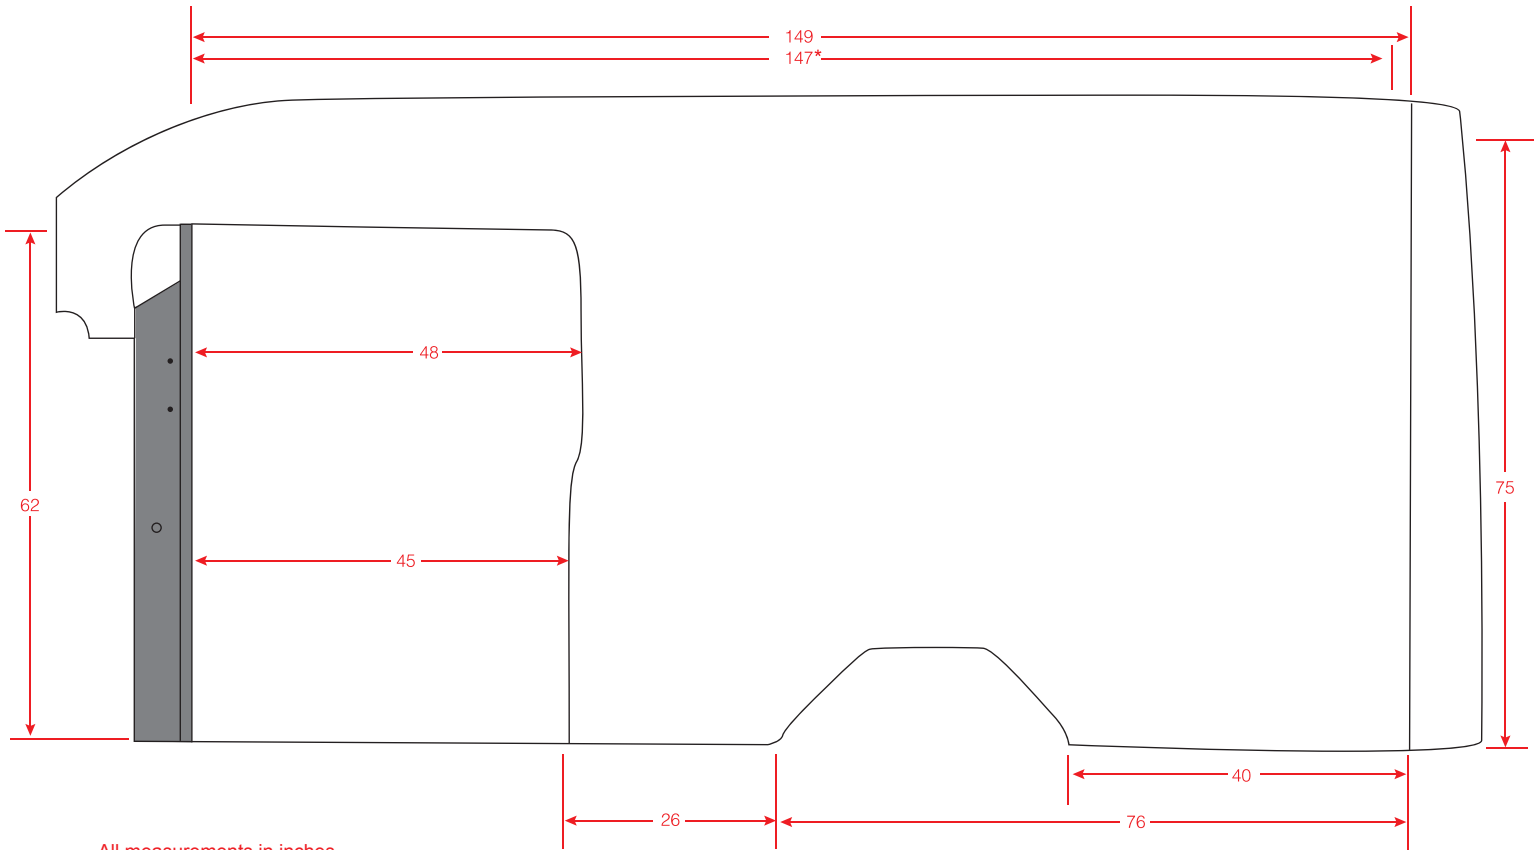

2015 FORD TRANSIT

ADRIAN STEEL®

Cargo Management Solutions for Commercial Vehicles

2015 FORD TRANSIT 130" WB, Low Roof

All measurements in inches.
*Length of ADseries rail.

ADRIAN STEEL®

Cargo Management Solutions for Commercial Vehicles

2015 FORD TRANSIT 130" WB, Medium Roof

ADRIAN STEEL®

Cargo Management Solutions for Commercial Vehicles

2015 FORD TRANSIT 148" WB, Low Roof

All measurements in inches.
*Length of ADseries rail.

ADRIAN STEEL®

Cargo Management Solutions for Commercial Vehicles

2015 FORD TRANSIT 148" WB, Medium Roof

ADRIAN STEEL®

Cargo Management Solutions for Commercial Vehicles

2015 FORD TRANSIT 148" WB, High Roof

ADRIAN STEEL®

Cargo Management Solutions for Commercial Vehicles

2015 FORD TRANSIT 148" EXT WB, High Roof

All measurements in inches.
*Length of ADseries rail.