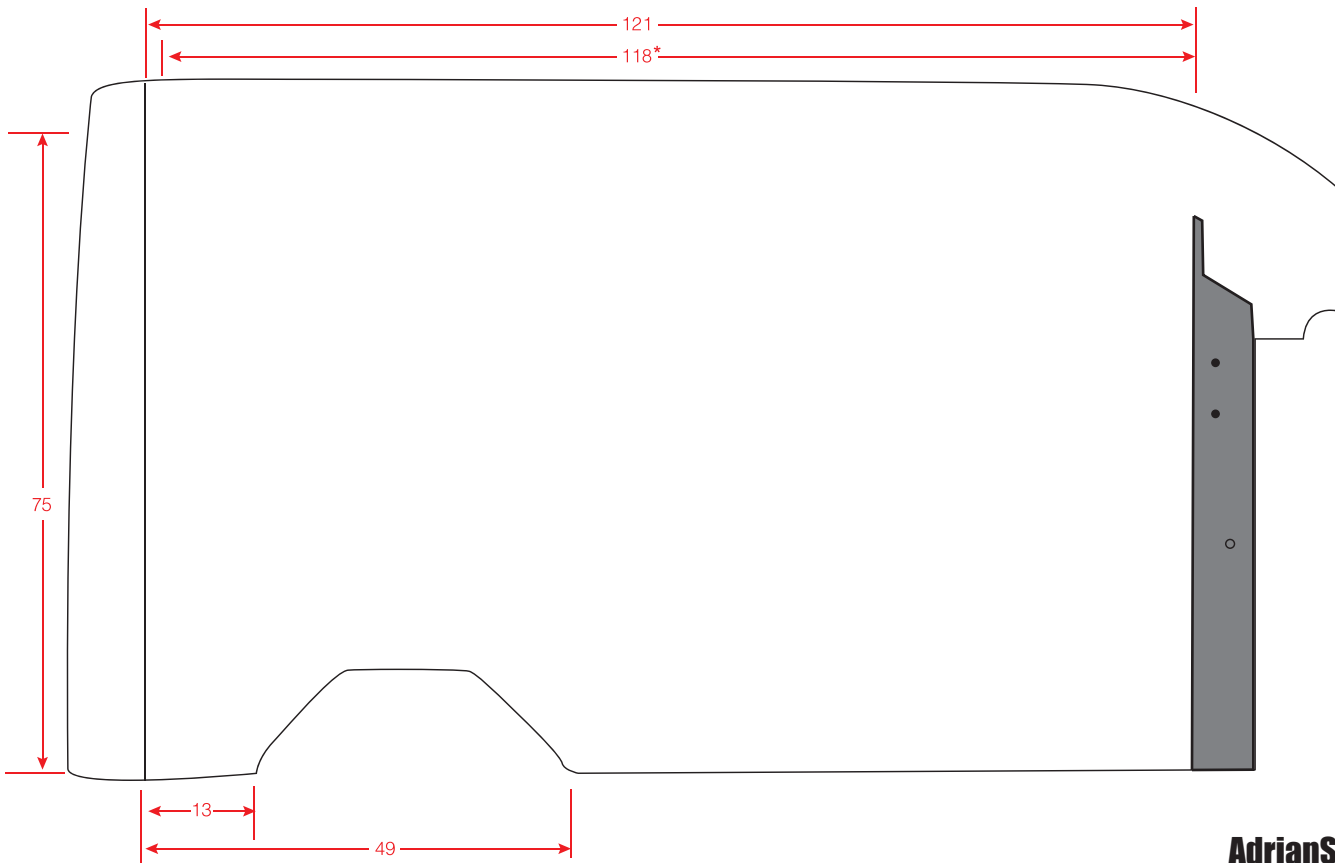

2015 FORD TRANSIT

ADRIAN STEEL®

Cargo Management Solutions for Commercial Vehicles

2015 FORD TRANSIT 130" WB, Low Roof

All measurements in inches.
*Length of ADseries rail.

ADRIAN STEEL®

Cargo Management Solutions for Commercial Vehicles

2015 FORD TRANSIT 130" WB, Medium Roof

ADRIAN STEEL®

Cargo Management Solutions for Commercial Vehicles

2015 FORD TRANSIT 148" WB, Low Roof

All measurements in inches.
*Length of ADseries rail.

ADRIAN STEEL®

Cargo Management Solutions for Commercial Vehicles

2015 FORD TRANSIT 148" WB, Medium Roof

ADRIAN STEEL®

Cargo Management Solutions for Commercial Vehicles

2015 FORD TRANSIT 148" WB, High Roof

ADRIAN STEEL®

Cargo Management Solutions for Commercial Vehicles

2015 FORD TRANSIT 148" EXT WB, High Roof

All measurements in inches.
*Length of ADseries rail.