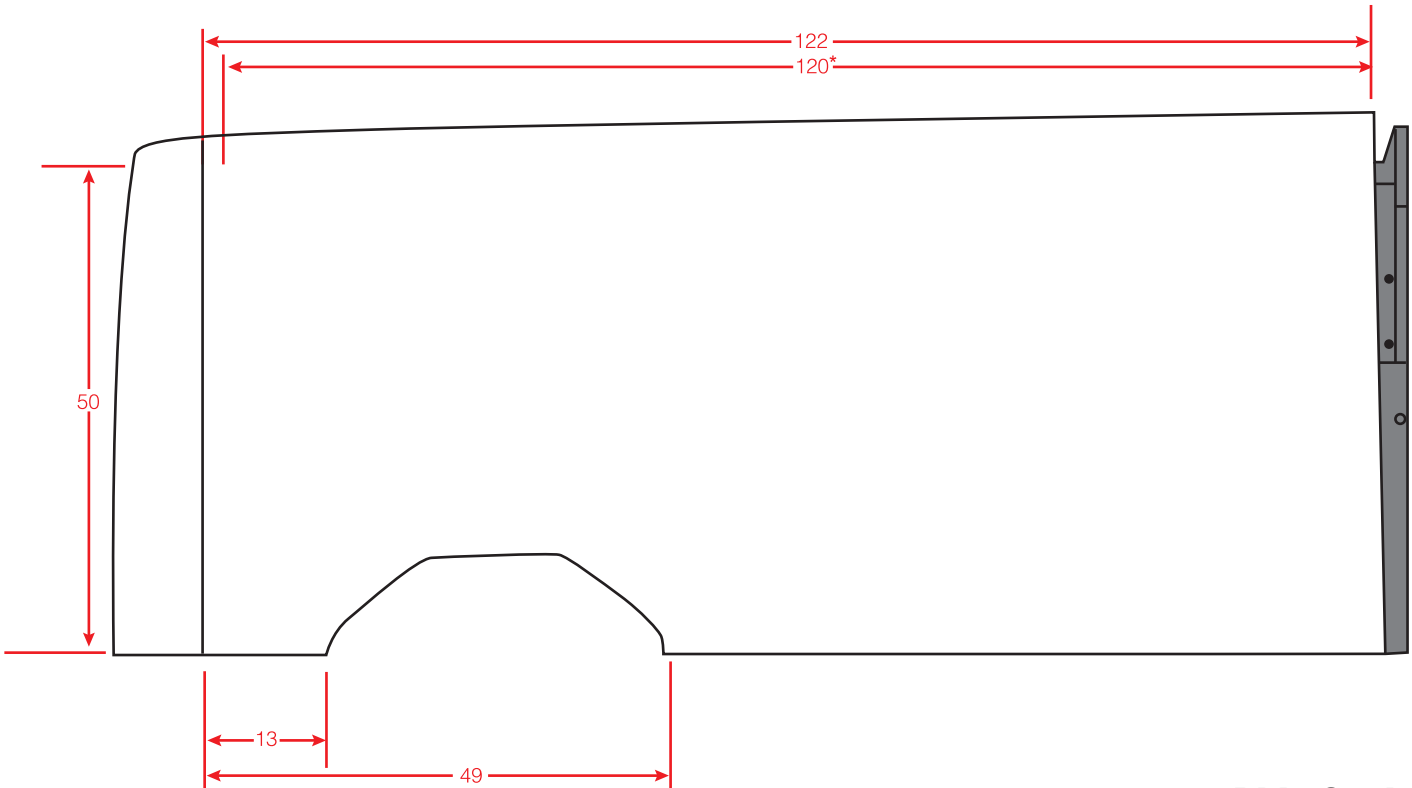

2015 FORD TRANSIT

ADRIAN STEEL®

Cargo Management Solutions for Commercial Vehicles

2015 FORD TRANSIT 130" WB, Low Roof

All measurements in inches.
*Length of ADseries rail.

ADRIAN STEEL®

Cargo Management Solutions for Commercial Vehicles

2015 FORD TRANSIT 130" WB, Medium Roof

ADRIAN STEEL®

Cargo Management Solutions for Commercial Vehicles

2015 FORD TRANSIT 148" WB, Low Roof

All measurements in inches.
*Length of ADseries rail.

ADRIAN STEEL®

Cargo Management Solutions for Commercial Vehicles

2015 FORD TRANSIT 148" WB, Medium Roof

ADRIAN STEEL®

Cargo Management Solutions for Commercial Vehicles

2015 FORD TRANSIT 148" WB, High Roof

ADRIAN STEEL®

Cargo Management Solutions for Commercial Vehicles

2015 FORD TRANSIT 148" EXT WB, High Roof

All measurements in inches.
*Length of ADseries rail.