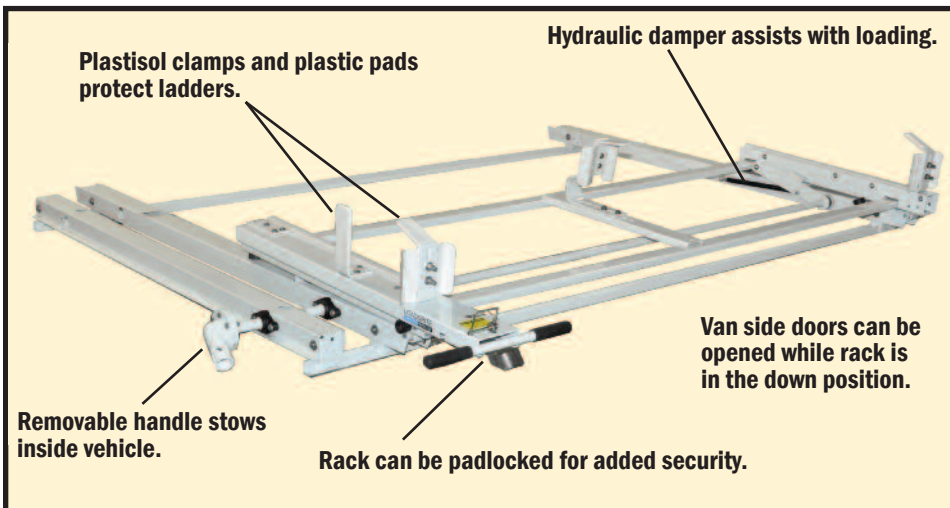

## LOADSRITE DROP-DOWN LADDER RACK FOR RAM PROMASTER

**PMLR-H61**

### LOAD AND UNLOAD LADDERS THE RIGHT WAY!

- Rollers and dampers create a smooth transition to the stowed and down positions.
- Designed to allow ladders to be loaded and unloaded the right way, from the back of the vehicle.
- Two handed operation is required to release the ladder for safer loading and unloading.
- Ladder clamps securely hold the ladder for transportation. Clamping of ladder is automatic.
- Plastisol clamps and plastic pads protect fiberglass ladders from resting on metal, protecting the ladder.
- The LoadsRite Ladder Rack can carry 16' - 36' extension ladders.
- The all aluminum design maximizes payload.

**Rotate Handle**

**Primary Drop**

**Secondary Drop & Unload Ladder**